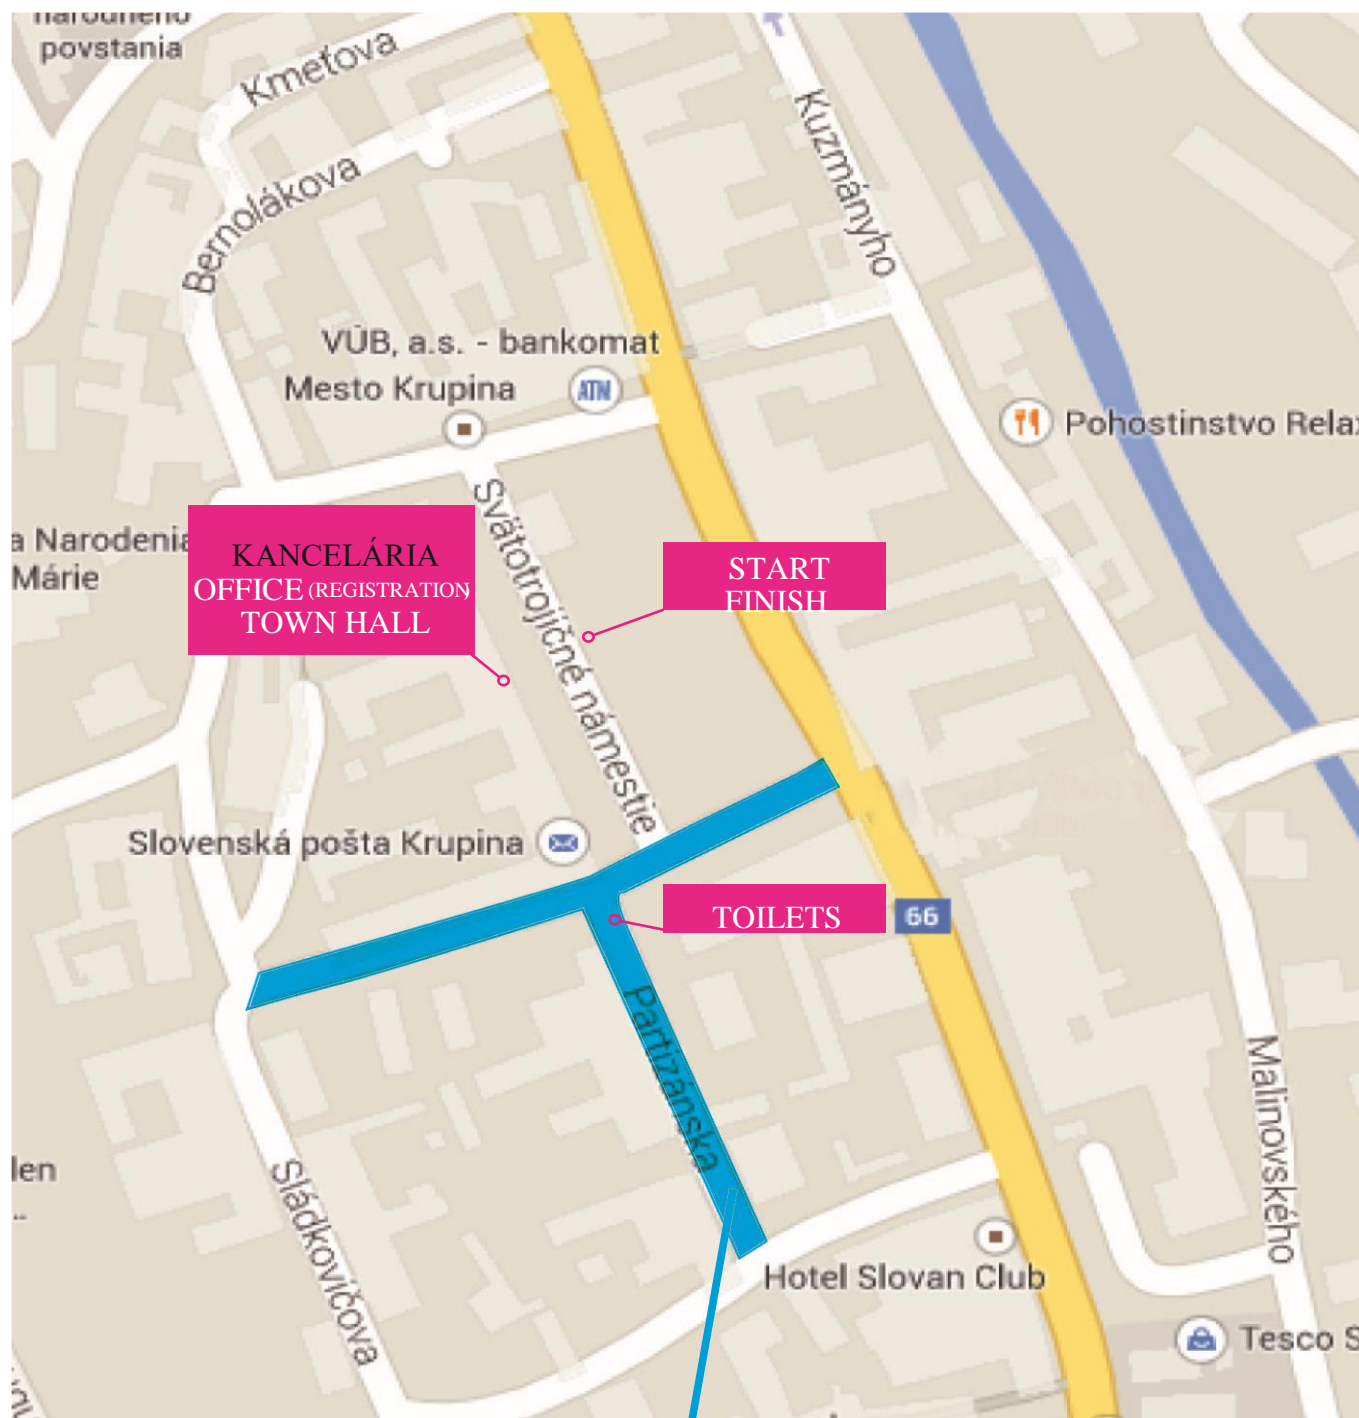

INFORMATION MAP FOR PARTICIPANTS
RACE „CENA KRUPINY 2018“

PARKING SERVICE
VEHICLES