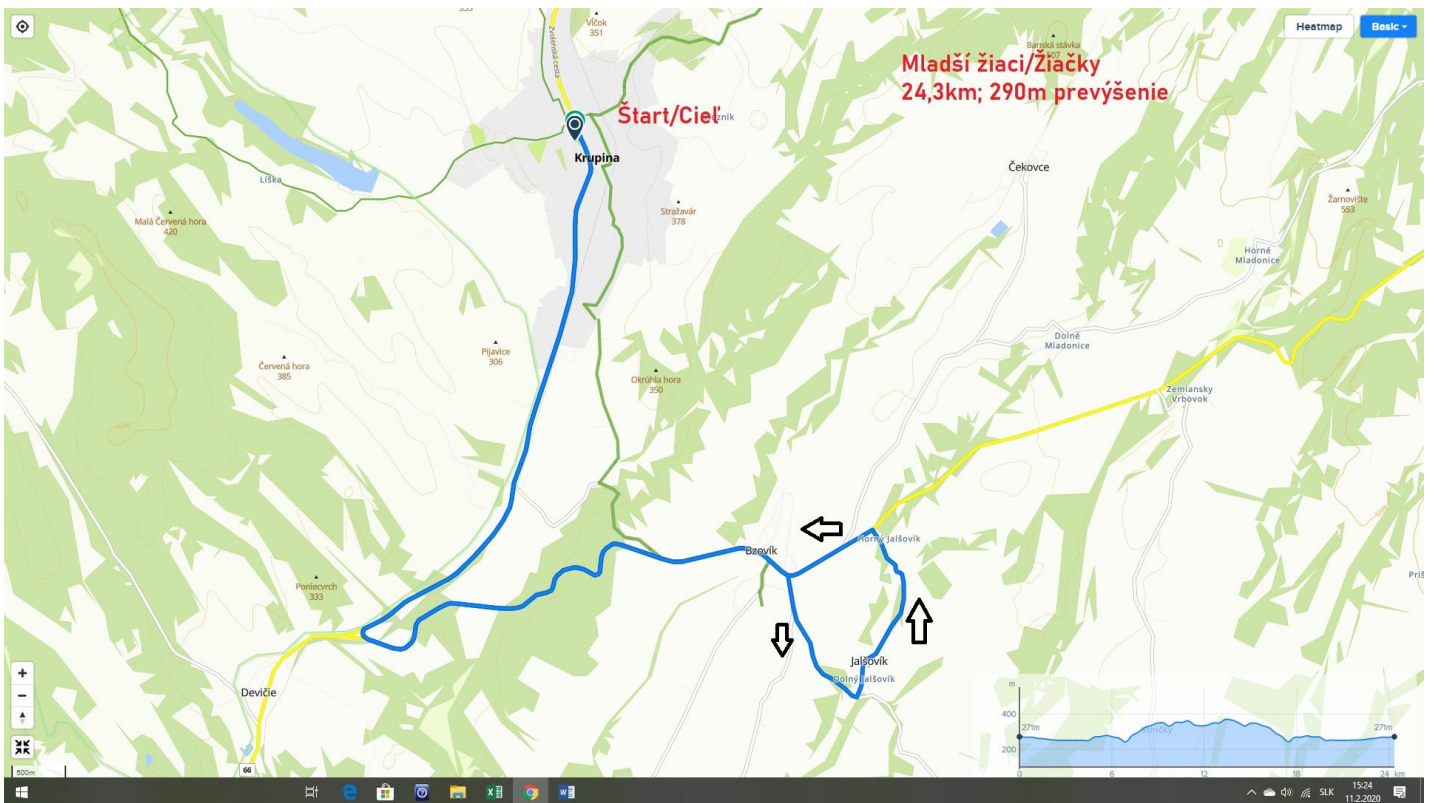

SLOVENSKÝ POHÁR NA CESTE