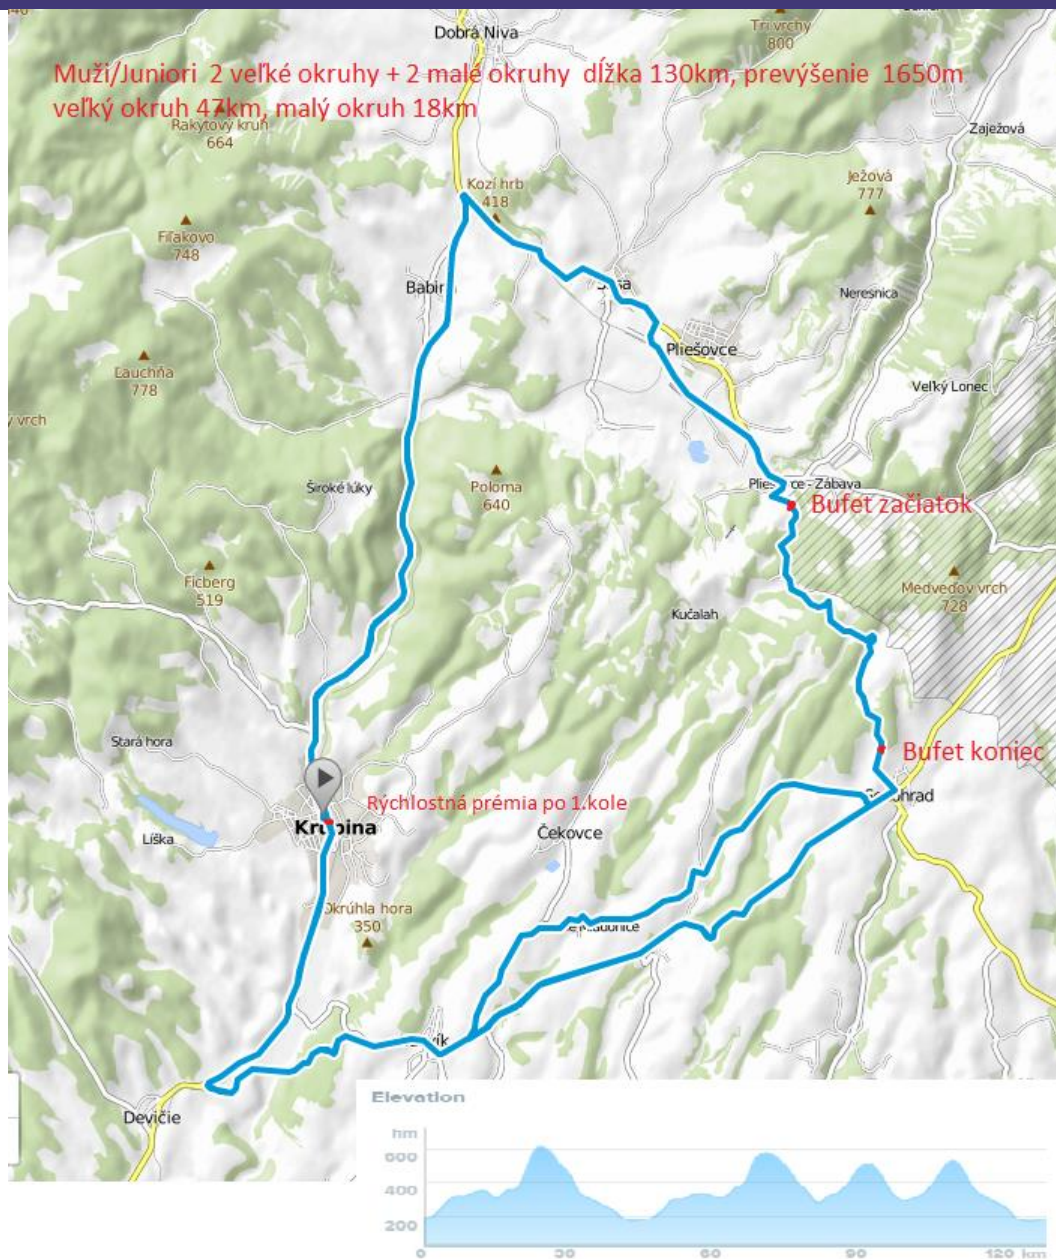

SLOVENSKÝ POHÁR NA CESTE