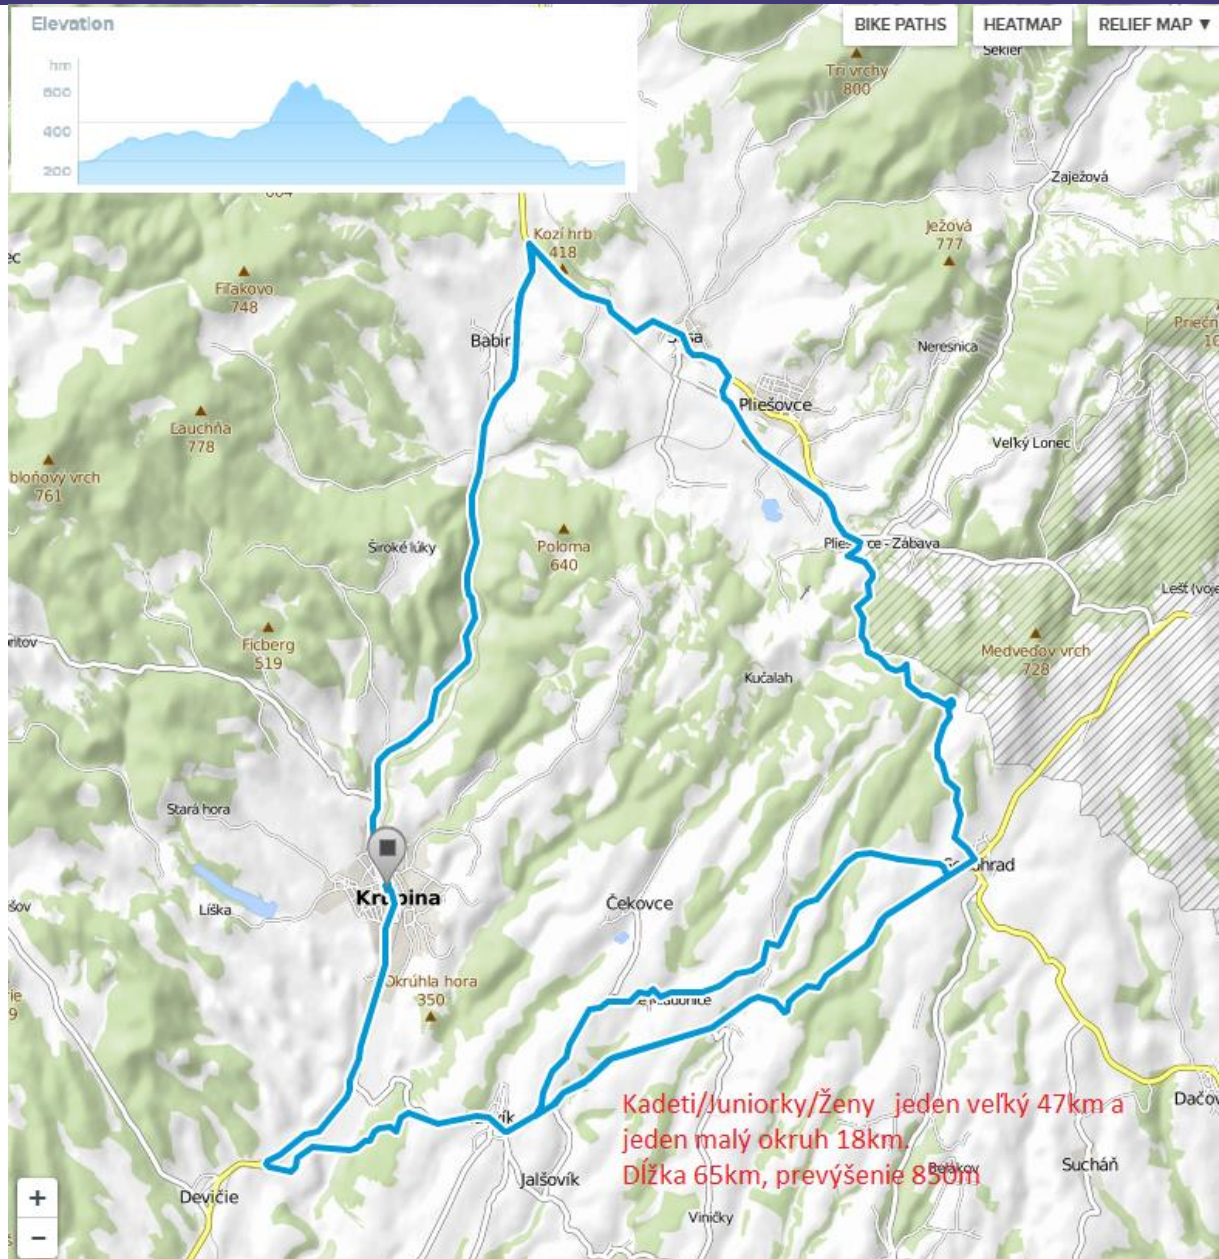

SLOVENSKÝ POHÁR NA CESTE